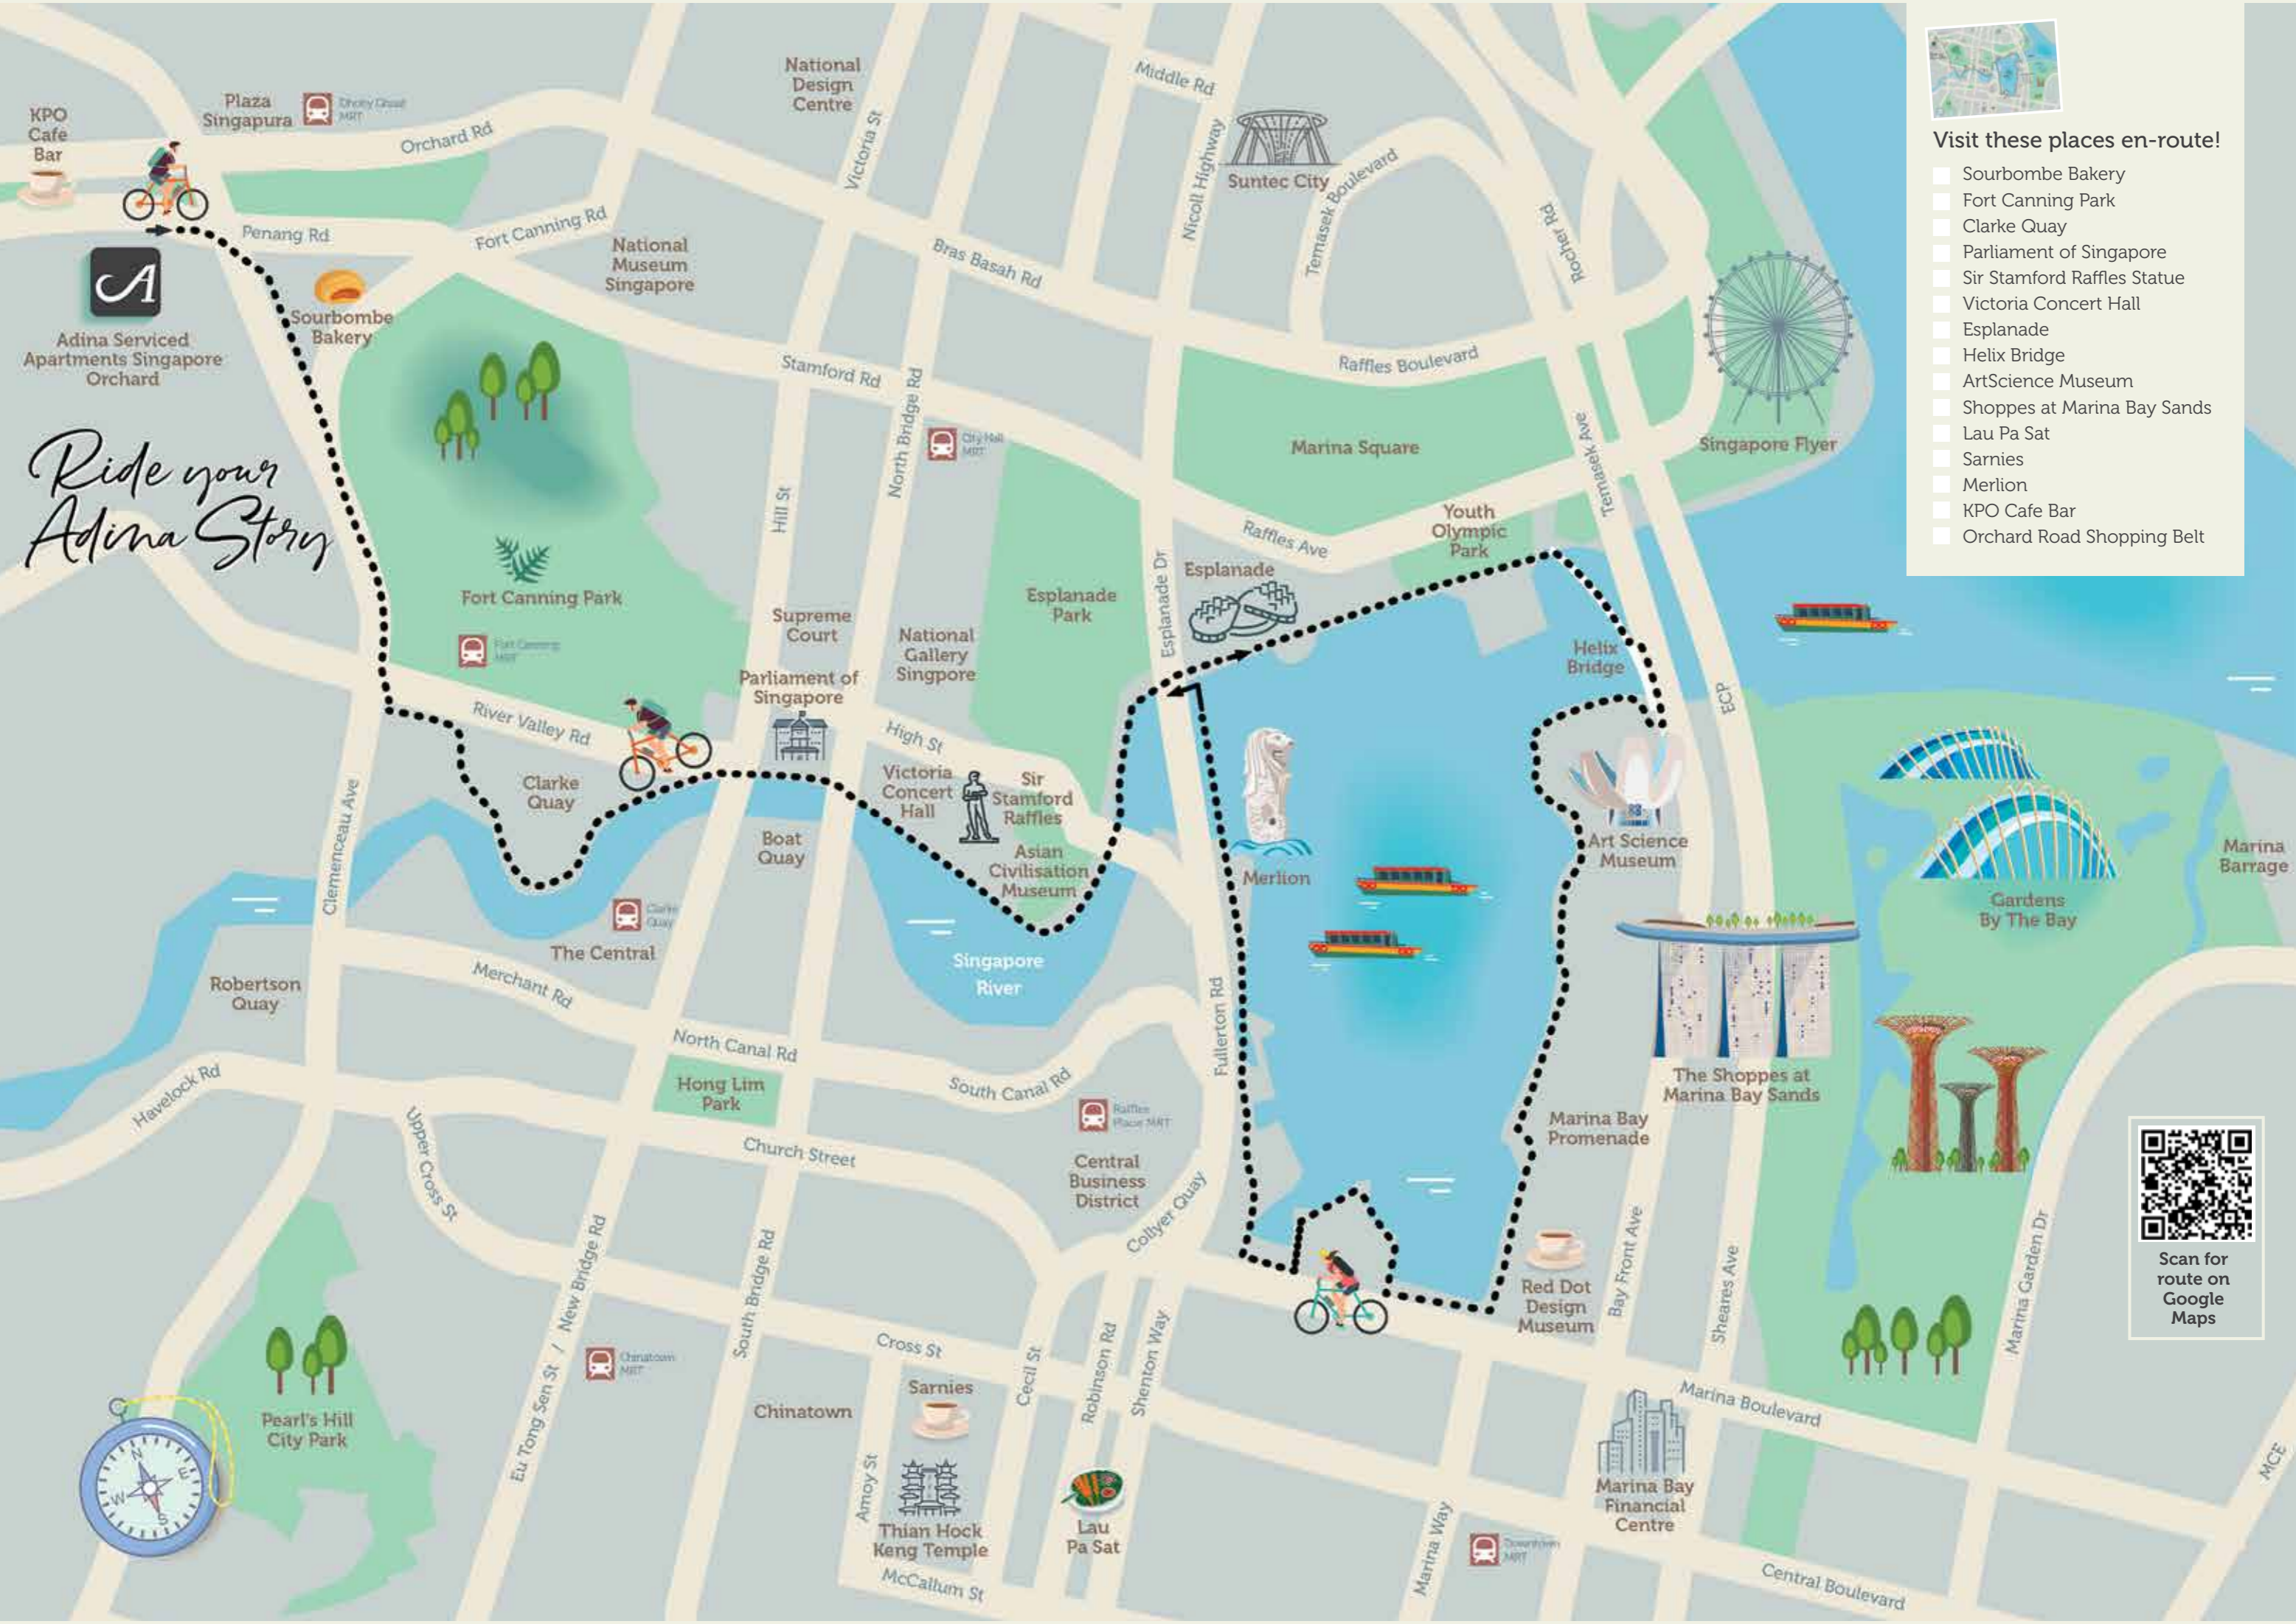

Scan to view events in town and full list of partners

Explore the city on a bicycle?

'Ride Your Adina Story' is a curated cycling route by Adina's very own team, consisting of cycling enthusiasts and food junkies who are eager to share insights as a local living in the lion city. Try it out and let us know!

What's nearby?

- Cold Storage Supermarket at Plaza Singapura
- Somerset and Dhoby Ghaut MRT stations
- Orchard Road Shopping Belt
- Wine & Chill at Emerald Hill

Scan for a concise guide

Life is like
riding a bicycle.
To keep your
balance, you
must keep
moving.

Visit these places en-route!

- Sourbombe Bakery
- Fort Canning Park
- Clarke Quay
- Parliament of Singapore
- Sir Stamford Raffles Statue
- Victoria Concert Hall
- Esplanade
- Helix Bridge
- ArtScience Museum
- Shoppes at Marina Bay Sands
- Lau Pa Sat
- Sarnies
- Merlion
- KPO Cafe Bar
- Orchard Road Shopping Belt

Ride your Adina Story

Scan for route on Google Maps